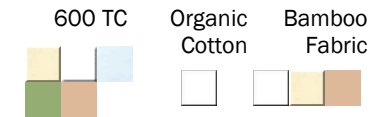

RV King Sheet Set 72X80X8	180.18	163.68	163.95
Queen 60X80X8	174.18	157.68	157.95
RV Queen 60X75X8	173.18	156.68	156.95
RV Full 48.X75X8	167.68	151.18	151.45
Full 54X75X8	167.18	147.68	147.95
Twin 39X76X8	164.18	147.68	147.95