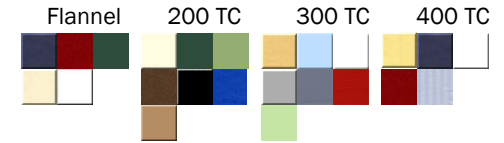

RV King Sheet Set 72X80X8	145.95	115.95	130.68	147.18
Queen 60X80X8	139.95	109.95	124.68	141.18
RV Queen 60X75X8	138.95	108.95	123.68	140.18
RV Full 48.X75X8	133.45	103.45	118.18	134.68
Full 54X75X8	129.95	103.45	118.68	135.18
Twin 39X76X8	129.95	99.95	114.68	131.18